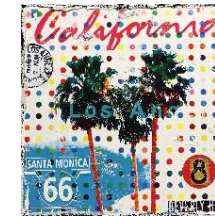

2013
 Galerie Anno, Waedenswil, Switzerland
 Globus Bahnhofstrasse, Zurich, Switzerland
 Spruengli Chocolates, Cover Image, Zurich, Switzerland
 Sigg Bottles, Cover Image, Zurich, Switzerland
 Starbucks Mugs, Cover Image, Switzerland
 Kunstwarenhaus Zurich, Switzerland
 Artspace Warehouse Los Angeles, CA
 Galerie Helvetica, Zurich, Switzerland
 Galerie Willen, Lucerne, Switzerland
 Galerie Anno, Waedenswil, Switzerland