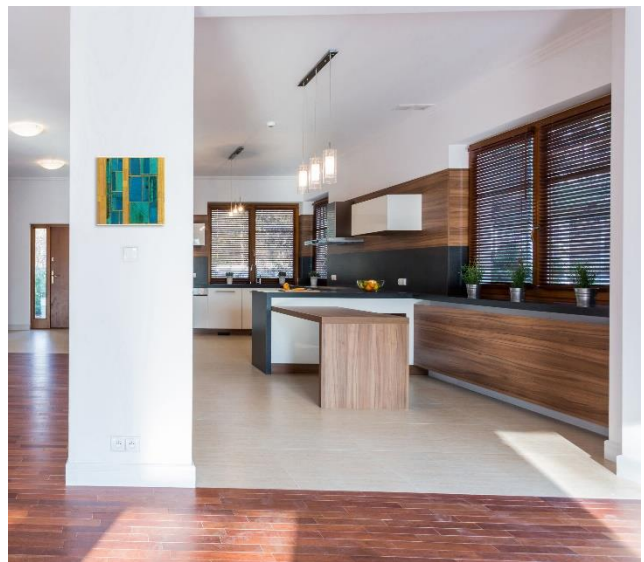

7358 Beverly Blvd
Los Angeles, CA 90036
info@artspacewarehouse.com | t. +1.323.936.7020
www.artspacewarehouse.com
Mon - Sat 10am - 6pm | Sun 12 - 6pm

Artspace Warehouse is one of the world's **leading galleries for savvy contemporary art collectors**. With galleries in Zurich and Los Angeles, Artspace Warehouse specializes in guilt-free international urban, figurative, pop, graffiti and abstract art.